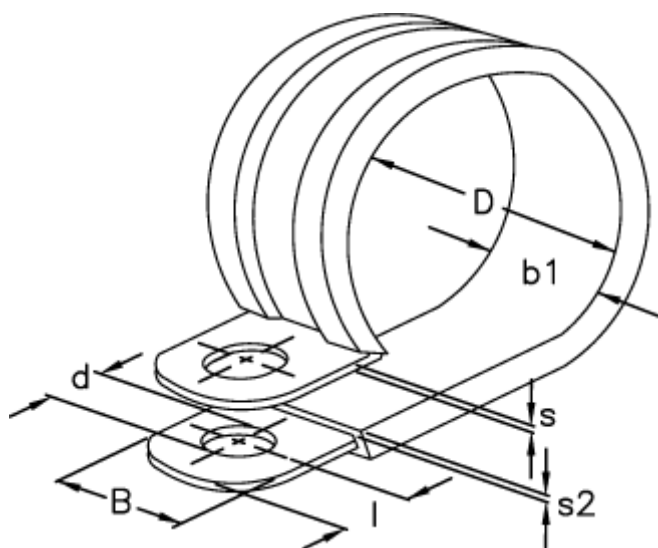

Article number: 029456112031

Description: Norma pipe retaining clip
RLGU 1. 31/12 W1

Measures

b1	= 15.0
d	= 6.4
Diameter D	= 31
l	= 6
s	= 0.8
s2	= 1.2
Width B	= 12